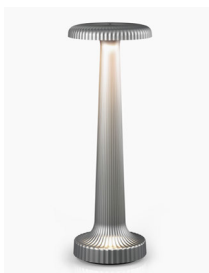

NEOZ

TALL POPPY

CORDLESS TABLE LAMP

DESIGNED & ASSEMBLED
IN AUSTRALIA

5 YEARS
WARRANTY

93+ CRI
LED

ALL PARTS
REPLACEABLE

INTERNATIONAL
DELIVERY

Electroplated
Satin Silver

Electroplated
Satin Brass

Painted
Satin Bronze

Painted
Satin Black

Customised
Colour

Handling Accessory
4 Lamp Carrier
(Optional)

Neoz Cordless Lighting

Designed and made in
Sydney Australia

NEOZ Warranty

NEOZ warrants the cordless
lamp range for 5 Years
from the date of purchase.
For further information, see
www.neoz.com.au/warranty

TALL POPPY - Technical Description

The Tall Poppy provides direct down light in a slender ribbed form. A new bright LED disc casts light evenly, widely and glare free. Its robust solid metal diecast construction ensures durability and is available in a range of electroplated and paint finishes.