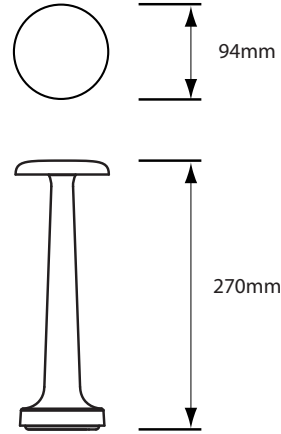

NEOZ Warranty

NEOZ warrants the cordless
lamp range for 5 Years
from the date of purchase.
For further information, see
www.neoz.com.au/warranty

TALL POPPY - Technical Description

The Tall Poppy provides direct down light in a slender ribbed form. A new bright LED disc casts light evenly, widely and glare free. Its robust solid metal diecast construction ensures durability and is available in a range of electroplated and paint finishes.

Designer	Peter Ellis, Gabriel Tam
Year of Design	2017
IP Rating	IP52
Dimensions	270mm x 94mm (10½") x (3½")
Weight	0.82kg / 1.8 lb
Approvals & Standards	CE, CSA, C-Tick, FCC, RoHS, SASO
EU Energy Regulation	Exempt - LED lamps operate on batteries
Awards	Good Design Award 2017 IIDA / HD Product Design Competition 2017