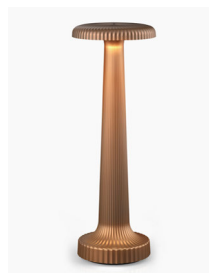

NEOZ

TALL POPPY

CORDLESS TABLE LAMP

DESIGNED & ASSEMBLED
IN AUSTRALIA

5 YEARS
WARRANTY

93+ CRI
LED

ALL PARTS
REPLACEABLE

INTERNATIONAL
DELIVERY

Electroplated
Satin Silver

Electroplated
Satin Brass

Painted
Satin Bronze

Painted
Satin Black

Customised
Colour

Handling Accessory
4 Lamp Carrier
(Optional)

Neoz Cordless Lighting

Designed and made in
Sydney Australia

NEOZ Warranty

NEOZ warrants the cordless
lamp range for 5 Years
from the date of purchase.
For further information, see
www.neoz.com.au/warranty

TALL POPPY - Technical Description

The Tall Poppy provides direct down light in a slender ribbed form. A new bright LED disc casts light evenly, widely and glare free. Its robust solid metal diecast construction ensures durability and is available in a range of electroplated and paint finishes.