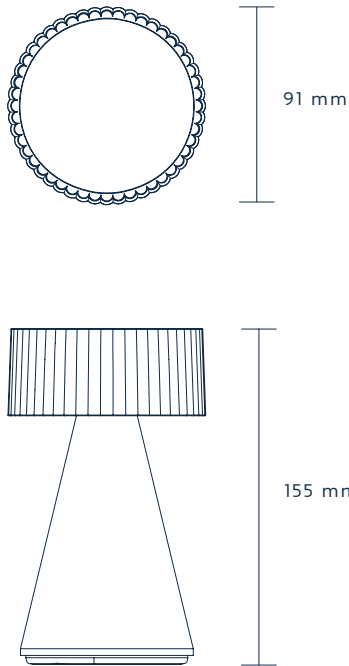

N1 Charging Tray
(6 lamps)

N1 Charging Station
(24 lamps)

N1 Charging Station
(36 lamps)

N1 Charging Station
(48 lamps)

Small Carry Bag
(holds up to 4 lamps)

Large Carry Bag
(holds up to 6 lamps)

Crafted from brushed stainless steel and adorned with a polycarbonate light diffuser, Piccolo captures a sense of playful elegance.

KEY DETAILS

DESIGN BY	Peter Ellis, Gabriel Tam
YEAR OF DESIGN	2024
STYLE	Sidelight & downlight
MATERIAL OPTIONS	Gold – PVD stainless steel with a brushed finish Bronze – PVD stainless steel with a brushed finish Silver – stainless steel with a brushed finish
DIMENSIONS	155mm x 91mm / 4.53in x 3.58in
WEIGHT	330g
DIMMABILITY	3 levels - low, medium & high
IP RATING	IP64
APPROVALS & STANDARDS	RCM, CE, UL / FCC, IC, VCCI
EU ENERGY REGULATION	Exempt – LED lamps operate on batteries
SERVICEABILITY	All parts are user replaceable including battery, light source & diffuser. NEOZ also offers repairs and service.
COUNTRY OF ORIGIN	Sydney, Australia