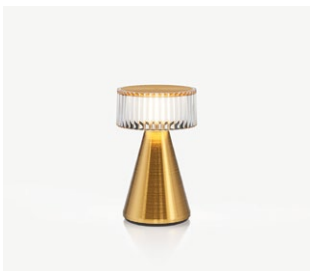

Piccolo

DESIGN BY Peter Ellis, Gabriel Tam

NEOZ®

Brushed Bronze
PVD Stainless Steel

Brushed Gold
PVD Stainless Steel

Brushed Silver
PVD Stainless Steel

RECHARGING OPTIONS / ACCESSORIES

N1 Charging Base
(1 lamp)

N1 Charging Tray
(6 lamps)

N1 Charging Station
(24 lamps)

N1 Charging Station
(36 lamps)

N1 Charging Station
(48 lamps)

Small Carry Bag
(holds up to 4 lamps)

Large Carry Bag
(holds up to 6 lamps)

Crafted from brushed stainless steel and adorned with a polycarbonate light diffuser, Piccolo captures a sense of playful elegance.

Its IP64 rating ensures resilience against the elements, allowing seamless illumination from the poolside to dining under the stars. Beyond aesthetics, Piccolo uses 75% post-consumer recycled plastic for its internal structure for better sustainability.

KEY DETAILS

DESIGN BY	Peter Ellis, Gabriel Tam
YEAR OF DESIGN	2024
STYLE	Sidelight & downlight
MATERIAL OPTIONS	Gold – PVD stainless steel with a brushed finish Bronze – PVD stainless steel with a brushed finish Silver – stainless steel with a brushed finish
DIMENSIONS	155mm x 91mm / 4.53in x 3.58in
WEIGHT	330g
DIMMABILITY	3 levels - low, medium & high
IP RATING	IP64
APPROVALS & STANDARDS	RCM, CE, UL / FCC, IC, VCCI
EU ENERGY REGULATION	Exempt – LED lamps operate on batteries
SERVICEABILITY	All parts are user replaceable including battery, light source & diffuser. NEOZ also offers repairs and service.
COUNTRY OF ORIGIN	Sydney, Australia