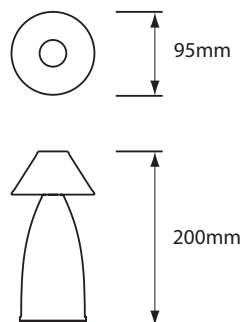

Designer	Peter Ellis, Gabriel Tam
Year of Design	2006
IP Rating	IP52
Dimensions	200mm x 95mm (8") x (3½")
Weight	PRO - 0.58 kg / 1.3 lb UNO - 0.35 kg / 0.8 lb
Approvals & Standards	CE, CSA, C-Tick, FCC, RoHS, SASO
EU Energy Regulation	Exempt - LED lamps operate on batteries
Awards	red dot award: product design 2008