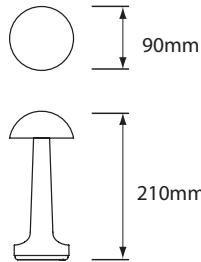

Designer Peter Ellis, Tammy Chiew

Year of Design 2013

IP Rating IP52

Dimensions 210mm x 90mm
(8¼" x 3½")

Weight 0.23 kg / 0.50 lb

Approvals & Standards CE, CSA, C-Tick, FCC, RoHS Compliant, SASO

Anodised
Aluminium