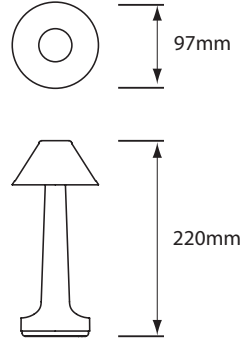

Designer	Peter Ellis, Tammy Chiew
Year of Design	2013
Lamp Type	Sidelight & Downlight
IP Rating	IP52
Dimensions	220mm x 97mm (8½") x (3½")
Weight	0.32 kg / 0.70 lb
Approvals & Standards	CE, CSA, C-Tick, FCC, RoHS, SASO
EU Energy Regulation	Exempt - LED lamps operate on batteries
Awards	IDA Design Award GOLD Winner 2013