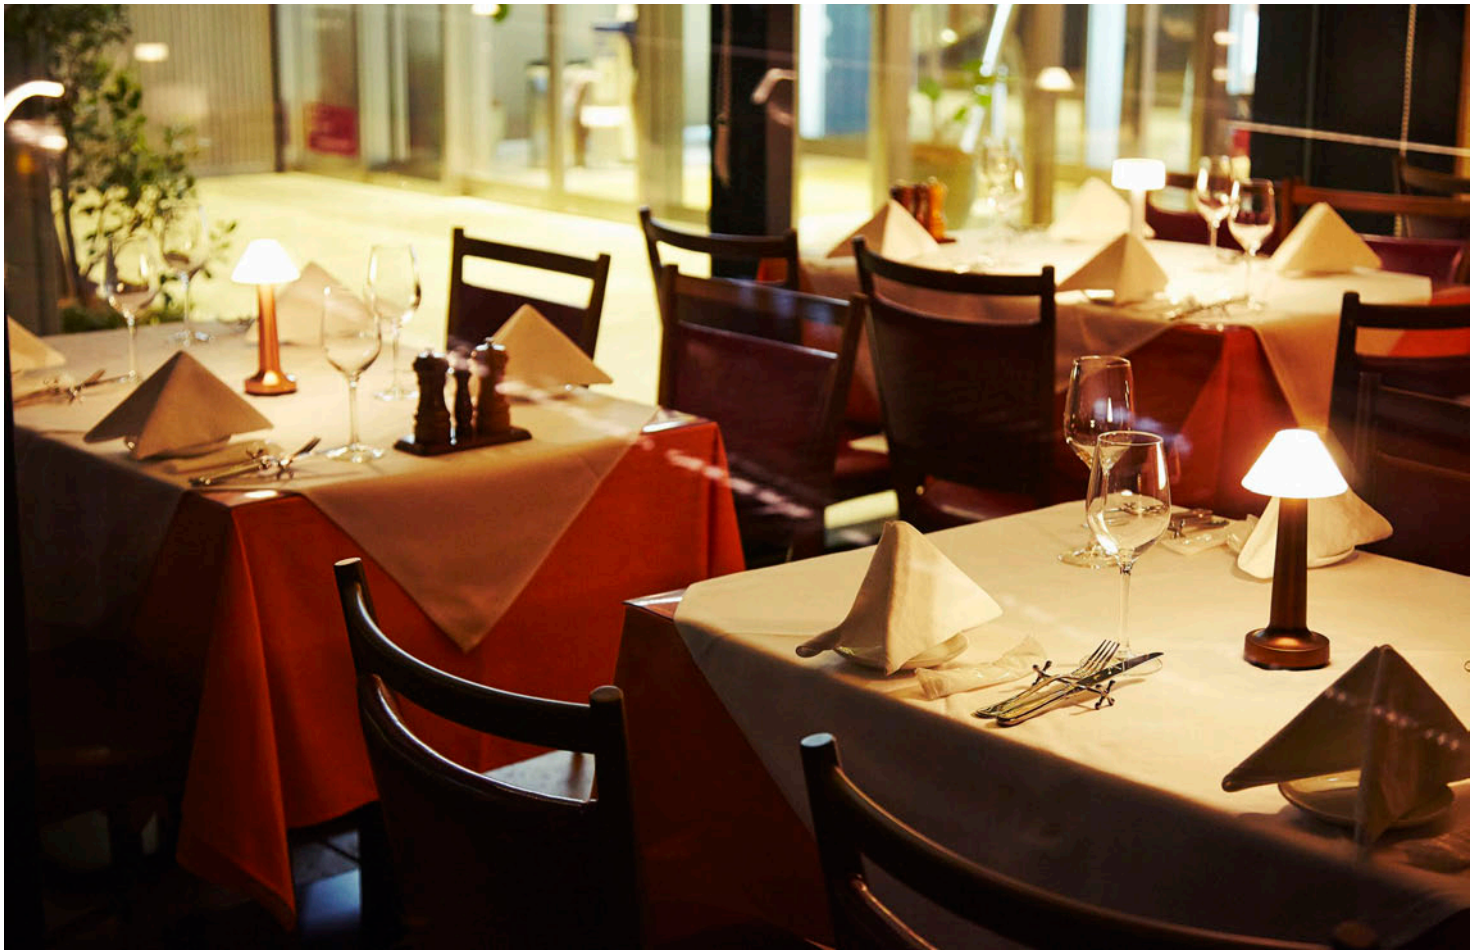

**COOEE 3 - COPPER & ANTIQUE BRONZE**  
Trattoria Gran Bocca, Tokyo

**COOEE 3 - IVORY**  
Installation