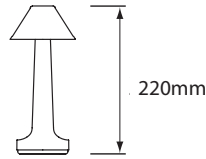

Year of Design 2013

IP Rating IP52

Dimensions 220mm x 97mm  
(8½" x 3½")

Weight 0.23 kg / 0.50 lb

Approvals & Standards CE, CSA, C-Tick, FCC, RoHS Compliant, SASO

Anodised  
Aluminium

Lacquered  
Brass

Lacquered  
Copper