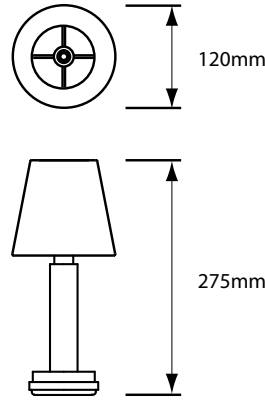

Designer	Peter Ellis, Tammy Chiew
Year of Design	2014
IP Rating	IP30
Dimensions	275mm x 120mm (10¾" x 4¾")
Weight	0.80 kg / 1.75 lb
Approvals & Standards	CE, CSA, C-Tick, FCC, RoHS, SASO
EU Energy Regulation	Exempt - LED lamps operate on batteries