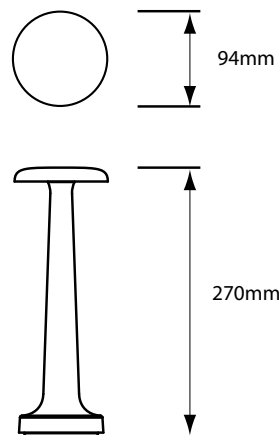

NEOZ Warranty

NEOZ warrants the cordless
lamp range for 36 months
from the date of purchase.
For further information, see
www.neoz.com.au/warranty

TALL POPPY - Technical Description

The Tall Poppy provides direct down light in a slender ribbed form. A new bright LED disc casts light evenly, widely and glare free. Its robust solid metal diecast construction ensures durability and is available in a range of electroplated and paint finishes.

Designer	Peter Ellis, Gabriel Tam
Year of Design	2017
IP Rating	IP52
Dimensions	270mm x 94mm (10½") x (3½")
Weight	0.82kg / 1.8 lb
Approvals & Standards	CE, CSA, C-Tick, FCC, RoHS, SASO
EU Energy Regulation	Exempt - LED lamps operate on batteries
Awards	Good Design Award 2017 IIDA / HD Product Design Competition 2017