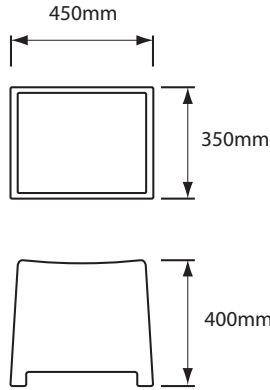

Designer	NEOZ + JOIN
Year of Design	2003
IP Rating	IP51
Dimensions	450mm x 350mm x 400mm (17¾") x (13¾") x (15¾")
Weight	PRO - 4.5kg / 9.9lb ECO - 4.39 kg / 9.6 lb
Approvals & Standards	CE, CSA, C-Tick, FCC, RoHS Compliant