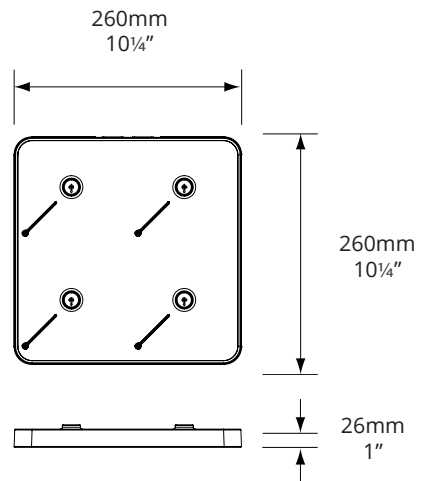

SMALL TRAY - 4 LAMPS

SPECIFICATIONS

GENERAL DESCRIPTION

Ideal for home or commercial users with multiple cordless lamp, this small tray can recharge up to 4 Cordless Lamps at one time.

Durable Polycarbonate moulding provides a stable platform with 4 docking points each with LED charge indication.

Featuring 'Quick Turn Off', the lamp will automatically turn off when placed on the dock on the Recharging Trays.

TECHNICAL DATA

Dimensions	W 260mm x D 260mm x H 26mm (10¼") x (10¼") x (1")
Weight	3 kg / 7 lb
Material	Polycarbonate (Body) Aluminium (Base)
Switch Mode Power Supply	Input: 100-240V 50Hz - 60Hz 1.8A Output: DC 15V 8A 50W
Approvals & Standards	CE, CSA, C-Tick, FCC, RoHS Compliant
Main lead / plug to specification	Type A - N.American / Japanese 2-pin Type C - European 2-pin Type G - British 3-pin Type I - Australian 2/3-pin