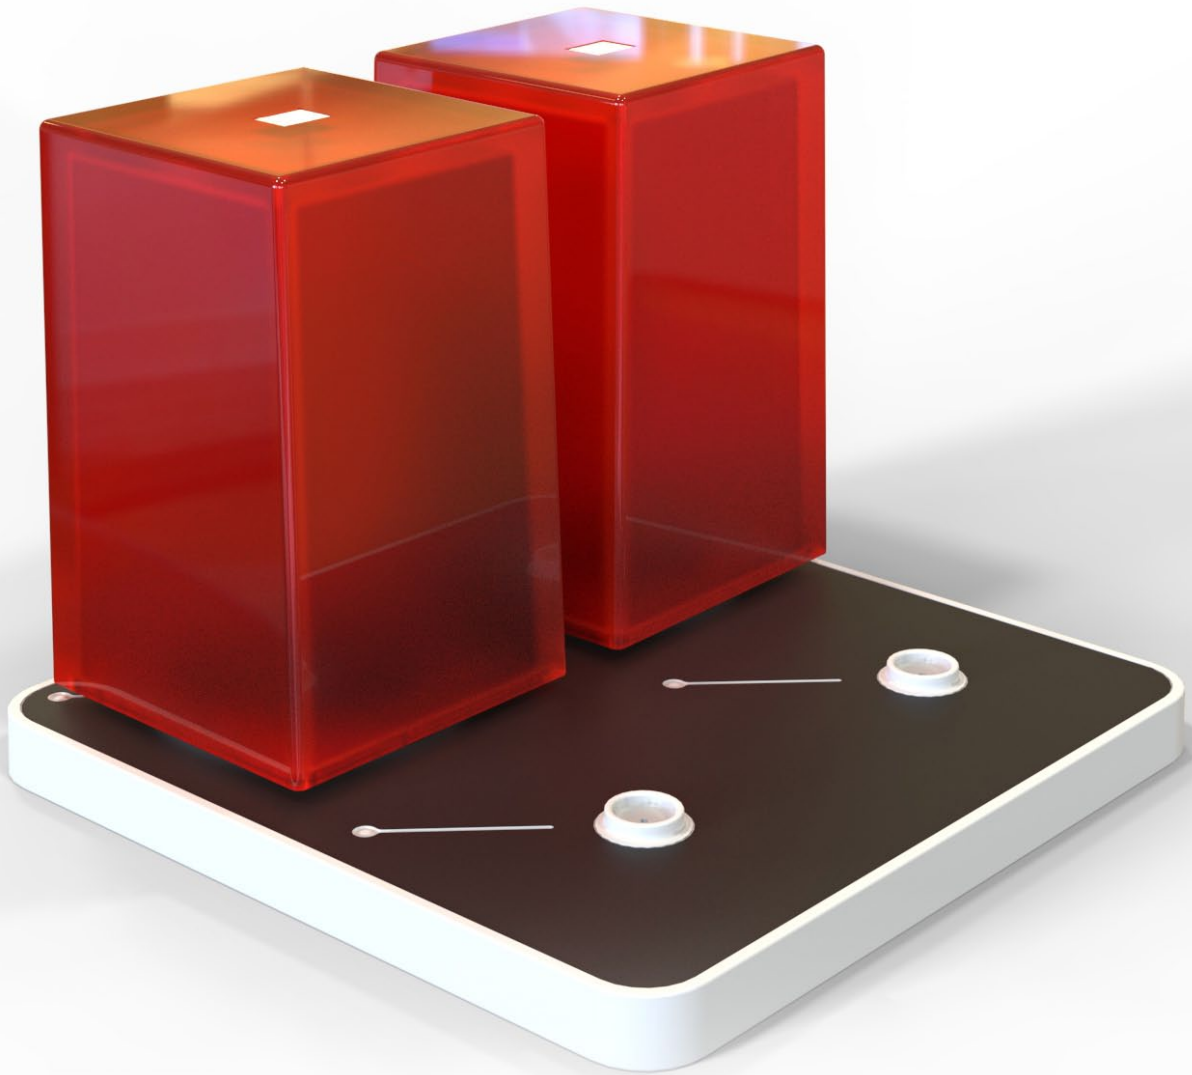

NEOZ

DESIGNED
IN AUSTRALIA

3 YEARS
WARRANTY

ALL PARTS
REPLACEABLE

INTERNATIONAL
DELIVERY

SMALL TRAY

Shown here with Gem Square Ruby Cordless Lamps

Neoz Cordless Lighting

Designed and made in
Sydney Australia

www.neoz.com

Contact

20 Tepko Road Terrey Hills
NSW 2084 Australia
Tel +61 2 9810 5520
Fax +61 2 9555 1054
Email sales@neoz.com.au

Service

All parts are replaceable or
recyclable.
Technical support available at
service@neoz.com.au

NEOZ Warranty

NEOZ warrants the V4 range
for 36 months from the date
of purchase. For further
information, see
www.neoz.com.au/warranty

*Information correct as of
April 2015.
Specifications are subject
to change without notice.*