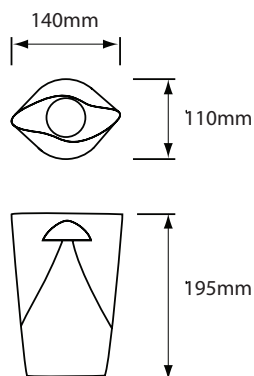

Designer	Peter Ellis, David Greenway, Ruth McDermott
Year of Design	2000
IP Rating	IP52
Dimensions	195mm x 140mm x 110mm (7¾" x 5½" x 4¼")
Weight	PRO - 1.42 kg / 3.2 lb ECO - 1.31 kg / 2.9 lb
Approvals & Standards	CE, CSA, C-Tick, FCC, RoHS, SASO
EU Energy Regulation	Exempted - LED lamps operate on batteries