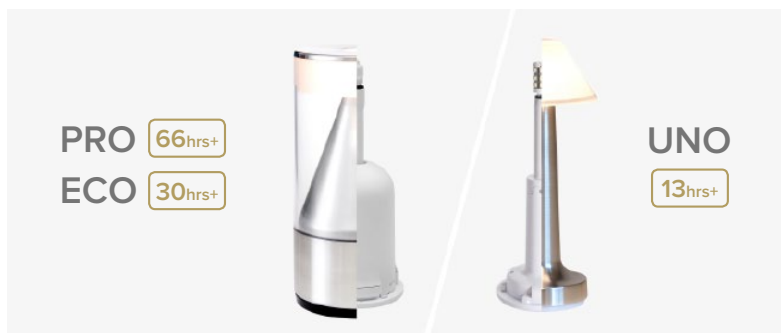

DESIGNED & ASSEMBLED
IN AUSTRALIA

3 YEARS
WARRANTY

95+ CRI
LED

ALL PARTS
REPLACEABLE

INTERNATIONAL
DELIVERY

CORDLESS TABLE LAMP

The Neoz Cordless Lighting is a range of rechargeable battery operated table lamps and convenient charging options designed to provide beautiful table illumination for commercial and home use. We offer 3 battery capacity to suit your usage requirement.

Australian designed and engineered for reliability and unmatched performance, Neoz Cordless lamps offer beautiful light diffusion with a range of LED or Halogen bulbs for true colour rendering of skin tones and food combined with long light operating times.