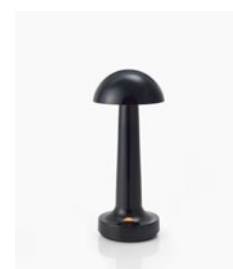

NEOZ

COOEE 1c

CORDLESS TABLE LAMP

DESIGNED & ASSEMBLED
IN AUSTRALIA

3 YEARS
WARRANTY

95+ CRI
LED

ALL PARTS
REPLACEABLE

INTERNATIONAL
DELIVERY

Anodised
Aluminium

Lacquered
Brass

Lacquered
Copper

Anodised
Satin Bronze

Anodised
Satin Black

Baked Enamel
Gloss Ivory White

Neoz Cordless Lighting

Designed and made in
Sydney Australia

COOEE 1c - Technical Description

The Cooee 1c rechargeable battery table lamp features a slim durable metal body and dome reflector giving maximum direct downlight without glare. Ideal for table lighting rooms with views through glass as there is minimum reflection. Digital 3 step dimming.