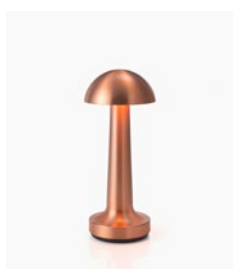

NEOZ

COOEE 1c

CORDLESS TABLE LAMP

DESIGNED & ASSEMBLED
IN AUSTRALIA

3 YEARS
WARRANTY

95+ CRI
LED

ALL PARTS
REPLACEABLE

INTERNATIONAL
DELIVERY

Anodised
Aluminium

Lacquered
Brass

Lacquered
Copper

Anodised
Satin Bronze

Anodised
Satin Black

Baked Enamel
Gloss Ivory White

Neoz Cordless Lighting

Designed and made in
Sydney Australia

COOEE 1c - Technical Description

The Cooee 1c rechargeable battery table lamp features a slim durable metal body and dome reflector giving maximum direct downlight without glare. Ideal for table lighting rooms with views through glass as there is minimum reflection. Digital 3 step dimming.