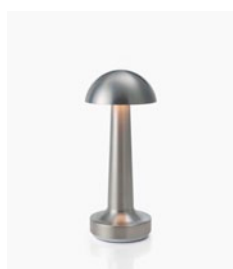

NEOZ

COOEE 1c

CORDLESS TABLE LAMP

DESIGNED & ASSEMBLED
IN AUSTRALIA

3 YEARS
WARRANTY

95+ CRI
LED

ALL PARTS
REPLACEABLE

INTERNATIONAL
DELIVERY

Anodised
Aluminium

Lacquered
Brass

Lacquered
Copper

Anodised
Satin Bronze

Anodised
Satin Black

Baked Enamel
Gloss Ivory White

Neoz Cordless Lighting

Designed and made in
Sydney Australia

COOEE 1c - Technical Description

The Cooee 1c rechargeable battery table lamp features a slim durable metal body and dome reflector giving maximum direct downlight without glare. Ideal for table lighting rooms with views through glass as there is minimum reflection. Digital 3 step dimming.