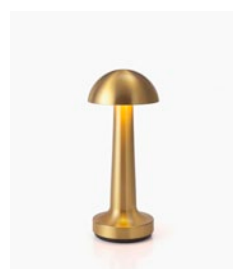

NEOZ

COOEE 1c

CORDLESS TABLE LAMP

DESIGNED & ASSEMBLED
IN AUSTRALIA

3 YEARS
WARRANTY

95+ CRI
LED

ALL PARTS
REPLACEABLE

INTERNATIONAL
DELIVERY

Anodised
Aluminium

Lacquered
Brass

Lacquered
Copper

Anodised
Satin Bronze

Anodised
Satin Black

Baked Enamel
Gloss Ivory White

Neoz Cordless Lighting

Designed and made in
Sydney Australia

COOEE 1c - Technical Description

The Cooee 1c rechargeable battery table lamp features a slim durable metal body and dome reflector giving maximum direct downlight without glare. Ideal for table lighting rooms with views through glass as there is minimum reflection. Digital 3 step dimming.