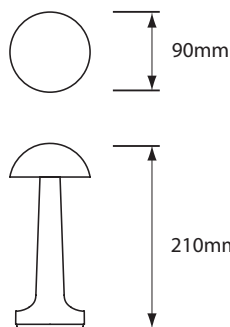

Designer	Peter Ellis, Tammy Chiew
Year of Design	2013
Lamp Type	Glare Free Downlight
IP Rating	IP52
Dimensions	210mm x 90mm (8¼" x 3½")
Weight	0.26 kg / 0.57 lb
Approvals & Standards	CE, CSA, C-Tick, FCC, RoHS, SASO
EU Energy Regulation	Excepted - LED lamps operate on batteries