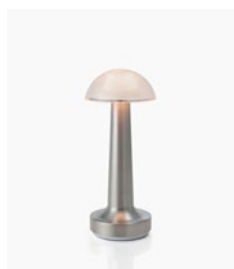

NEOZ

COOEE 1

CORDLESS TABLE LAMP

DESIGNED & ASSEMBLED
IN AUSTRALIA

3 YEARS
WARRANTY

95+ CRI
LED

ALL PARTS
REPLACEABLE

INTERNATIONAL
DELIVERY

Anodised
Aluminium

Lacquered
Brass

Lacquered
Copper

Anodised
Satin Bronze

Anodised
Satin Black

Baked Enamel
Gloss Ivory White

Neoz Cordless Lighting

Designed and made in
Sydney Australia

COOEE 1 - Technical Description

The Cooee 1 rechargeable battery table lamp features a slim durable metal body and internally ribbed top dome diffuser providing soft ambient side light and direct downlight. Digital 3 step dimming.