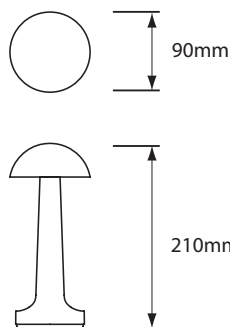

Designer	Peter Ellis, Tammy Chiew
Year of Design	2013
Lamp Type	Sidelight & Downlight
IP Rating	IP52
Dimensions	210mm x 90mm (8¼" x 3½")
Weight	0.23 kg / 0.50 lb
Approvals & Standards	CE, CSA, C-Tick, FCC, RoHS, SASO
EU Energy Regulation	Excepted - LED lamps operate on batteries