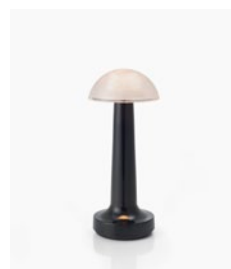

NEOZ

COOEE 1

CORDLESS TABLE LAMP

DESIGNED & ASSEMBLED
IN AUSTRALIA

3 YEARS
WARRANTY

95+ CRI
LED

ALL PARTS
REPLACEABLE

INTERNATIONAL
DELIVERY

Anodised
Aluminium

Lacquered
Brass

Lacquered
Copper

Anodised
Satin Bronze

Anodised
Satin Black

Baked Enamel
Gloss Ivory White

Neoz Cordless Lighting

Designed and made in
Sydney Australia

COOEE 1 - Technical Description

The Cooee 1 rechargeable battery table lamp features a slim durable metal body and internally ribbed top dome diffuser providing soft ambient side light and direct downlight. Digital 3 step dimming.