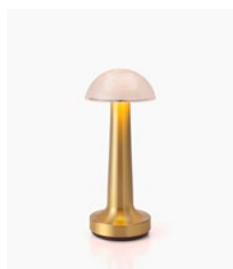

NEOZ

COOEE 1

CORDLESS TABLE LAMP

DESIGNED & ASSEMBLED
IN AUSTRALIA

3 YEARS
WARRANTY

95+ CRI
LED

ALL PARTS
REPLACEABLE

INTERNATIONAL
DELIVERY

Anodised
Aluminium

Lacquered
Brass

Lacquered
Copper

Anodised
Satin Bronze

Anodised
Satin Black

Baked Enamel
Gloss Ivory White

Neoz Cordless Lighting

Designed and made in
Sydney Australia

COOEE 1 - Technical Description

The Cooee 1 rechargeable battery table lamp features a slim durable metal body and internally ribbed top dome diffuser providing soft ambient side light and direct downlight. Digital 3 step dimming.