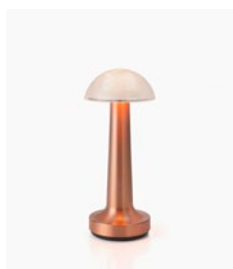

NEOZ

COOEE 1

CORDLESS TABLE LAMP

DESIGNED & ASSEMBLED
IN AUSTRALIA

3 YEARS
WARRANTY

95+ CRI
LED

ALL PARTS
REPLACEABLE

INTERNATIONAL
DELIVERY

Anodised
Aluminium

Lacquered
Brass

Lacquered
Copper

Anodised
Satin Bronze

Anodised
Satin Black

Baked Enamel
Gloss Ivory White

Neoz Cordless Lighting

Designed and made in
Sydney Australia

COOEE 1 - Technical Description

The Cooee 1 rechargeable battery table lamp features a slim durable metal body and internally ribbed top dome diffuser providing soft ambient side light and direct downlight. Digital 3 step dimming.