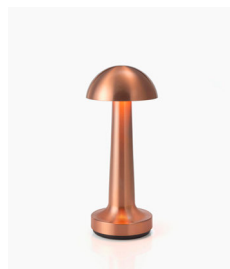

NEOZ

COOEE 1c

CORDLESS TABLE LAMP

DESIGNED & ASSEMBLED
IN AUSTRALIA

5 YEARS
WARRANTY

95+ CRI
LED

ALL PARTS
REPLACEABLE

INTERNATIONAL
DELIVERY

Anodised
Silver
Aluminium

Lacquered
Real Brass

Lacquered
Real Copper

Anodised
Satin Bronze
Aluminium

Anodised
Satin Black
Aluminium

Handling Accessory
6 Lamp Carrier
(Optional)

Neoz Cordless Lighting

Designed and made in
Sydney Australia

NEOZ Warranty

NEOZ warrants the cordless
lamp range for 5 Years
from the date of purchase.
For further information, see
www.neoz.com.au/warranty

COOEE 1c - Technical Description

The Cooee 1c rechargeable battery table lamp features a slim durable metal body and dome reflector giving maximum direct downlight without glare. Ideal for table lighting rooms with views through glass as there is minimum reflection. The lamp is fitted with a 1W 95+ CRI LED for superior colour rendering. Digital 3 step dimming.