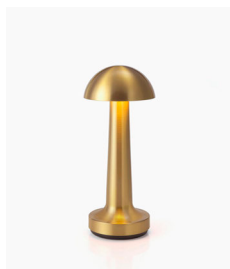

NEOZ

COOEE 1c

CORDLESS TABLE LAMP

DESIGNED & ASSEMBLED
IN AUSTRALIA

5 YEARS
WARRANTY

95+ CRI
LED

ALL PARTS
REPLACEABLE

INTERNATIONAL
DELIVERY

Anodised
Silver
Aluminium

Lacquered
Real Brass

Lacquered
Real Copper

Anodised
Satin Bronze
Aluminium

Anodised
Satin Black
Aluminium

Handling Accessory
6 Lamp Carrier
(Optional)

Neoz Cordless Lighting

Designed and made in
Sydney Australia

NEOZ Warranty

NEOZ warrants the cordless
lamp range for 5 Years
from the date of purchase.
For further information, see
www.neoz.com.au/warranty

COOEE 1c - Technical Description

The Cooee 1c rechargeable battery table lamp features a slim durable metal body and dome reflector giving maximum direct downlight without glare. Ideal for table lighting rooms with views through glass as there is minimum reflection. The lamp is fitted with a 1W 95+ CRI LED for superior colour rendering. Digital 3 step dimming.