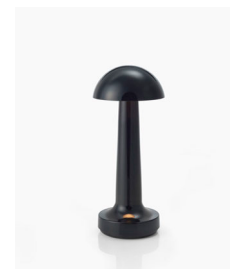

NEOZ

COOEE 1c

CORDLESS TABLE LAMP

DESIGNED & ASSEMBLED
IN AUSTRALIA

5 YEARS
WARRANTY

95+ CRI
LED

ALL PARTS
REPLACEABLE

INTERNATIONAL
DELIVERY

Anodised
Silver
Aluminium

Lacquered
Real Brass

Lacquered
Real Copper

Anodised
Satin Bronze
Aluminium

Anodised
Satin Black
Aluminium

Handling Accessory
6 Lamp Carrier
(Optional)

Neoz Cordless Lighting

Designed and made in
Sydney Australia

NEOZ Warranty

NEOZ warrants the cordless
lamp range for 5 Years
from the date of purchase.
For further information, see
www.neoz.com.au/warranty

COOEE 1c - Technical Description

The Cooee 1c rechargeable battery table lamp features a slim durable metal body and dome reflector giving maximum direct downlight without glare. Ideal for table lighting rooms with views through glass as there is minimum reflection. The lamp is fitted with a 1W 95+ CRI LED for superior colour rendering. Digital 3 step dimming.