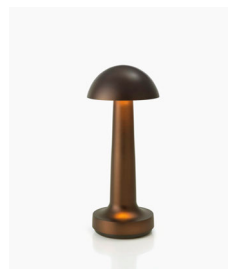

NEOZ

COOEE 1c

CORDLESS TABLE LAMP

DESIGNED & ASSEMBLED
IN AUSTRALIA

5 YEARS
WARRANTY

95+ CRI
LED

ALL PARTS
REPLACEABLE

INTERNATIONAL
DELIVERY

Anodised
Silver
Aluminium

Lacquered
Real Brass

Lacquered
Real Copper

Anodised
Satin Bronze
Aluminium

Anodised
Satin Black
Aluminium

Handling Accessory
6 Lamp Carrier
(Optional)

Neoz Cordless Lighting

Designed and made in
Sydney Australia

NEOZ Warranty

NEOZ warrants the cordless
lamp range for 5 Years
from the date of purchase.
For further information, see
www.neoz.com.au/warranty

COOEE 1c - Technical Description

The Cooee 1c rechargeable battery table lamp features a slim durable metal body and dome reflector giving maximum direct downlight without glare. Ideal for table lighting rooms with views through glass as there is minimum reflection. The lamp is fitted with a 1W 95+ CRI LED for superior colour rendering. Digital 3 step dimming.