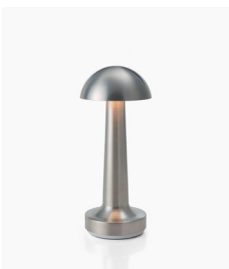

NEOZ

COOEE 1c

CORDLESS TABLE LAMP

DESIGNED & ASSEMBLED
IN AUSTRALIA

5 YEARS
WARRANTY

95+ CRI
LED

ALL PARTS
REPLACEABLE

INTERNATIONAL
DELIVERY

Anodised
Silver
Aluminium

Lacquered
Real Brass

Lacquered
Real Copper

Anodised
Satin Bronze
Aluminium

Anodised
Satin Black
Aluminium

Handling Accessory
6 Lamp Carrier
(Optional)

Neoz Cordless Lighting

Designed and made in
Sydney Australia

NEOZ Warranty

NEOZ warrants the cordless
lamp range for 5 Years
from the date of purchase.
For further information, see
www.neoz.com.au/warranty

COOEE 1c - Technical Description

The Cooee 1c rechargeable battery table lamp features a slim durable metal body and dome reflector giving maximum direct downlight without glare. Ideal for table lighting rooms with views through glass as there is minimum reflection. The lamp is fitted with a 1W 95+ CRI LED for superior colour rendering. Digital 3 step dimming.