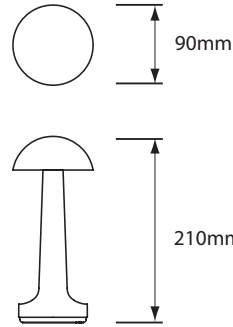

Designer	Peter Ellis, Tammy Chiew
Year of Design	2013
Lamp Type	Glare Free Downlight
IP Rating	IP52
Dimensions	210mm x 90mm (8¼" x 3½")
Weight	0.30 kg / 0.66 lb
Approvals & Standards	CE, CSA, C-Tick, FCC, RoHS, SASO
EU Energy Regulation	Exempt - LED lamps operate on batteries
Awards	IDA Design Award GOLD Winner 2013