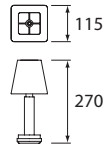

**Design**  
Peter Ellis  
Tammy Chiew  
2013

**Material**  
Solid Brass  
Parchment shade

**Dimensions**  
270mm x 115mm x 115mm  
(10¾" x 4½" x 4½")

**Surface Finish**  
Polished

**Colour**  
■ Polished Brass  
■ Satin Nickel