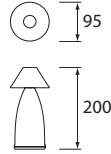

*1&2 - Raw finish available on request

Dimensions
200mm x 95mm
(8") x (3½")

Weight
PRO - 0.58 kg / 1.3 lb
ECO - 0.47 kg / 1.1 lb
UNO - 0.35 kg / 0.8 lb

Lamp Control Unit Options

Type	Battery	Cells	Battery Life	Charge Time	Light Source Option	Operating Time (hours) Normal mode			Operating Time (hours) Candle mode			Brightness (lumens)	CRI*	Bulb Life (Hours)	Product Code
						High	Med	Low	High	Med	Low				
V4	PRO Sanyo Li-ion 11.1V 5200mAh	6	1000+ cycles**	8.5hrs	1W 12V LED***	56	104	260	88	150	370	65+	95+	50,000+	C011P-1L
					5W Halogen	11	17	33	14	21	40	55	100	4000+	C011P-5H
					10W Halogen	6	9	17	8	11	24	130	100	4000+	C011P-10H
V4	ECO Sanyo Li-ion 11.1V 2600mAh	3	1000+ cycles**	4.5hrs	1W 12V LED***	30	54	130	44	75	180	65+	95+	50,000+	C011E-1L
					5W Halogen	5	8	14	7	10	20	55	100	4000+	C011E-5H
V4.5	UNO Sanyo Li-ion 3.7V 2600mAh	1	1000+ cycles**	5.5hrs	1W 3.7V LED	13	28	140	17	35	160	60+	95+	50,000+	C011U-1L