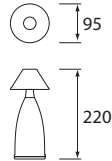

*1&2 - Raw finish available on request

Dimensions
220mm x 95mm
(8½" x 3½")

Weight
PRO - 0.58 kg / 1.3 lb
ECO - 0.47 kg / 1.1 lb
UNO - 0.35 kg / 0.8 lb

Lamp Control Unit Options

Type	Battery	Cells	Battery Life	Charge Time	Light Source Option	Operating Time (hours) Normal mode			Operating Time (hours) Candle mode			Brightness (lumens)	CRI*	Bulb Life (Hours)	Product Code
						High	Med	Low	High	Med	Low				
V4	PRO Sanyo Li-ion 11.1V 5200mAh	6	1000+ cycles**	8.5hrs	1W 12V LED***	56	104	260	88	150	370	65+	95+	50,000+	C011T-P1L
					5W Halogen	11	17	33	14	21	40	55	100	4000+	C011T-P5H
					10W Halogen	6	9	17	8	11	24	130	100	4000+	C011T-P10H
V4	ECO Sanyo Li-ion 11.1V 2600mAh	3	1000+ cycles**	4.5hrs	1W 12V LED***	30	54	130	44	75	180	65+	95+	50,000+	C011T-E1L
					5W Halogen	5	8	14	7	10	20	55	100	4000+	C011T-E5H
V4.5	UNO Sanyo Li-ion 3.7V 2600mAh	1	1000+ cycles**	5.5hrs	1W 3.7V LED	13	28	140	17	35	160	60+	95+	50,000+	C011T-U1L