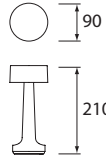

- Anodised Aluminium
- Lacquered Brass<sup>1</sup>
- Lacquered Copper<sup>2</sup>
- Black - Baked Enamel
- Ivory - Baked Enamel
- Antique Bronze

\*1&2 - Raw finish available on request

**Dimensions**  
210mm x 90mm  
(8¼") x (3½")