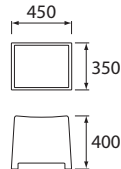

Design
NEOZ + join
2003

Material
LLDPE

Dimensions
450mm x 350mm x 400mm
(17¾") x (13¾") x (15¾")

IP Rating
IP51

Colour
Natural White

International Approvals & Standards
CE, CSA, C-Tick, FCC, RoHS Compliant