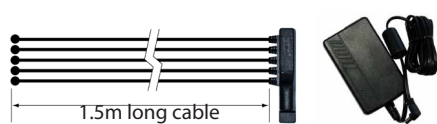

** Full charge cycles *** 1W LED is standard bulb option unless otherwise requested.

Recharging Options

15W charger

1 Lamp

50W charger & 5-way Distributor (Long)

5 Lamps

Charging Detail

Charger / Power Supply: 100 - 240V Switch-Mode Electronic Power Supply. Approved for worldwide usage supplied with appropriate mains electric plug type.