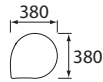

Design
NEOZ +
2DESIGN
2003

Material
LLDPE (UV stabilised,
recyclable, weather proof)

Dimensions
380mm x 380mm x 240mm
(15") x (15") x (9½")

IP Rating
IP51

Colour
Natural White

International Approvals & Standards
CE, CSA, C-Tick, FCC,
RoHS Compliant