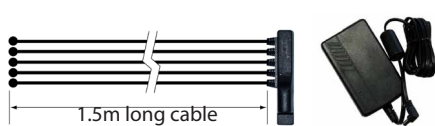

** Full charge cycles *** 1W LED is standard bulb option unless otherwise requested.

Recharging Options

15W charger

1 Lamp

50W charger &
5-way Distributor (Long)

5 Lamps

Charging Detail

Modular