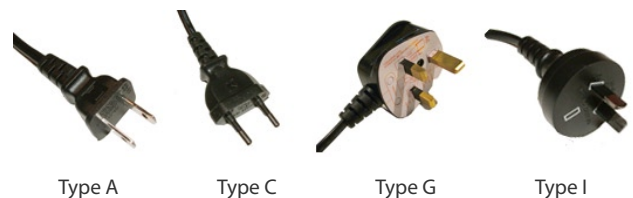

Description

Flexible 5 way DC power distributor.
5 leads of varying lengths with DC plugs locate into Base Stations.
One DC plug connects to Power supply.

Lamp Type

Capacity Per Distributor Unit

Owl Series Ice Square / Round 85	5
Egg Series Gem Series Margarita Series Collins / Magill Ice Square / Round 100	5
Ritz Medusa	5

International Approvals & Standards

CE, CSA, C-Tick, FCC, RoHS Compliant

Electrical

Switch-Mode Power Supply connect to multiple base station on charging bar

Input: 100-240V
50Hz - 60Hz 1.2A

Output: DC 15V 3.3A 50W

Main lead/plug to specification:
Type A - N.American / Japanese 2-pin
Type C - European 2-pin
Type G - British 3-pin
Type I - Australian 2/3-pin

Information correct as of August 2008
Specification are subject to change without notice